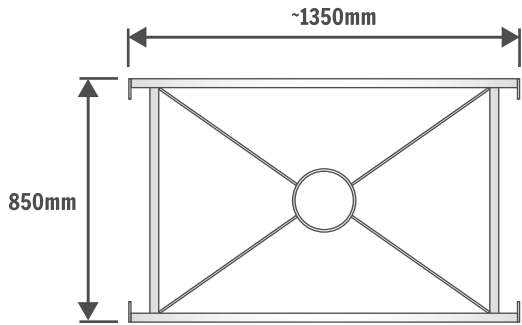

OVERVIEW

Permanent Bollard with Pedestrian Barriers

Custom fabricated pedestrian fencing barrier, sectioned with permanent bollard posts. Ideal for designating pedestrian access areas - footpaths, carparks and walkways.

BARRIER VIEW

Optional Barrier Designs