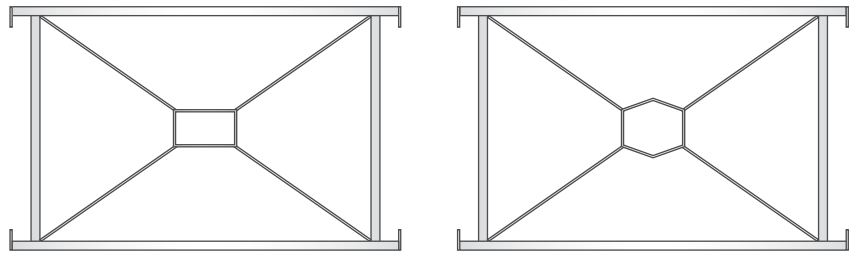

## Permanent Bollard with Pedestrian Barriers

Custom fabricated pedestrian fencing barrier, sectioned with permanent bollard posts. Ideal for designating pedestrian access areas - footpaths, carparks and walkways.

BARRIER VIEW

Optional Barrier Designs

OVERVIEW

### Standard Features

- Manufactured in Western Australia using standard sized bollards
- Made with HDG Flat Bar and Galvanised RHS
- Corrosion resistant, galvanised steel & tough powder coat finish
- Available in Surface Mount (SM) or Below Ground (BG)

### Optional Features

- Made to measure - available in any height, pipe diameter, wall thickness
- Any powder coat colour (costs may apply)
- Infill panels available in various types of tube; square, round, flat etc.
- HDG Mild Steel or Aluminium