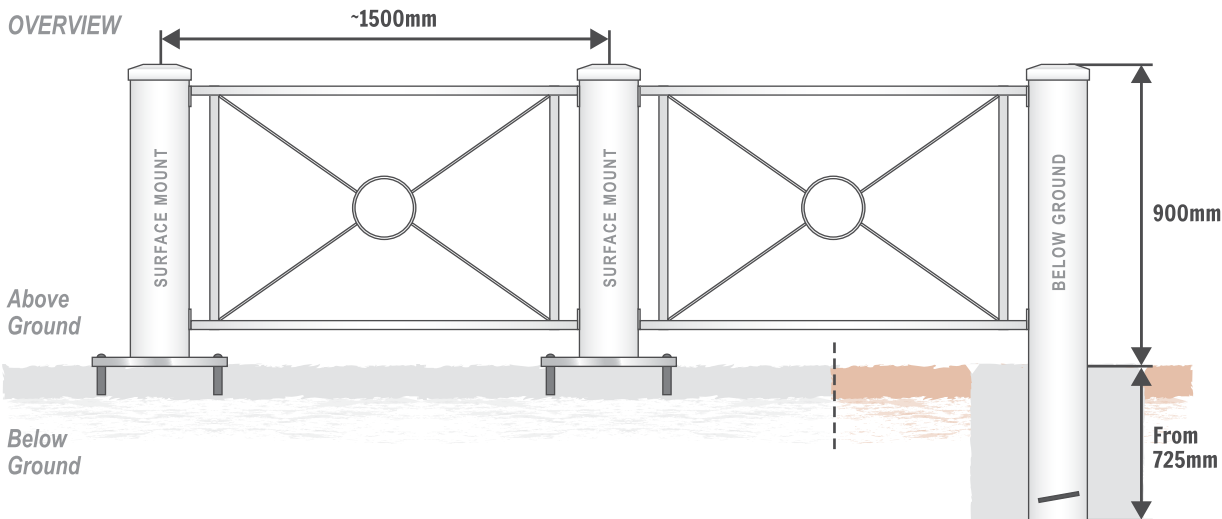

## Permanent Bollard with Pedestrian Barriers

Custom fabricated pedestrian fencing barrier, sectioned with permanent bollard posts. Ideal for designating pedestrian access areas - footpaths, carparks and walkways.

BARRIER VIEW

Optional Barrier Designs

OVERVIEW

### Standard Features

- Manufactured in Western Australia using standard sized bollards
- Made with HDG Flat Bar and Galvanised RHS
- Corrosion resistant, galvanised steel & tough powder coat finish
- Available in Surface Mount (SM) or Below Ground (BG)

### Optional Features

- Made to measure - available in any height, pipe diameter, wall thickness
- Any powder coat colour (costs may apply)
- Infill panels available in various types of tube; square, round, flat etc.
- HDG Mild Steel or Aluminium