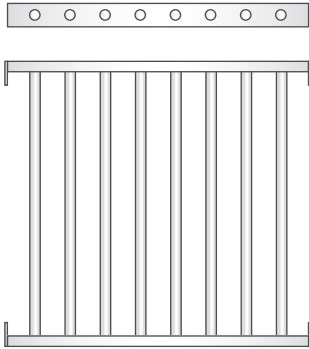

Permanent Bollard Pedestrian Barrier - Additional Options

Infill Options

Round Bars