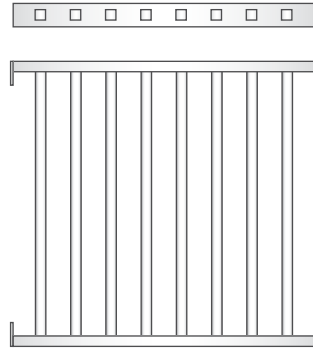

Square Bars