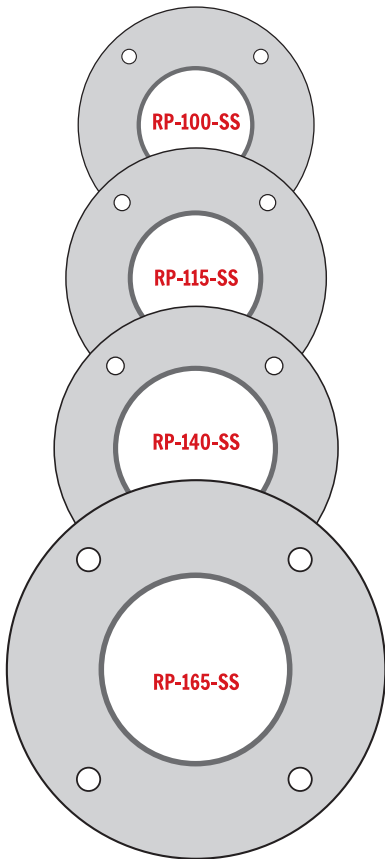

**Optional Features**

- Any height or standard pipe diameter
- Also available in Heavy Duty SCH40 wall thickness SS pipe:
  - 101ØDx5.74mm WT - 114ØDx6.02mm WT
  - 141ØDx6.55mm WT - 165ØDx7.11mm WT
- Available with additional "Electro Polished" finish for increased corrosion resistance
- Available with choice of DECORATIVE ALUMINIUM CAPS (see pg. 2)
- Available with choice of WELDED CAPS in flat, sloped or curved (see pg. 2)
- Available with choice of PRESS IN CAPS that allow for concrete fill (see pg. 2)
- Fastener/Anchor kits available for surface mounts

**Australian Standards**

- SS Pipe ASTM A312/530

**OVERVIEW**

**RPSS-SM TOP VIEW**

**RPSS-BG TOP VIEW**

**RP-SS - 100-165 Stainless Steel Permanent Bollard - Model Numbers**

**Part Numbers & Standard Stock Sizes**

**RP-100-SS SM or BG**  
 Bollard  
 101ØD x 3.05mmWT  
 Baseplate  
 200ØD

**RP-115-SS SM or BG**  
 Bollard  
 114ØD x 3.05mmWT  
 Baseplate  
 220ØD

**RP-140-SS SM or BG**  
 Bollard  
 141ØD x 3.40mmWT  
 Baseplate  
 240ØD

**RP-165-SS SM or BG**  
 Bollard  
 168ØD x 3.40mmWT  
 Baseplate  
 320ØD

**Optional Decorative Aluminium Caps**  
 Available in Polished or Powder Coated finishes

\*Not all caps are available across all pipe sizes. Please enquire for more info.