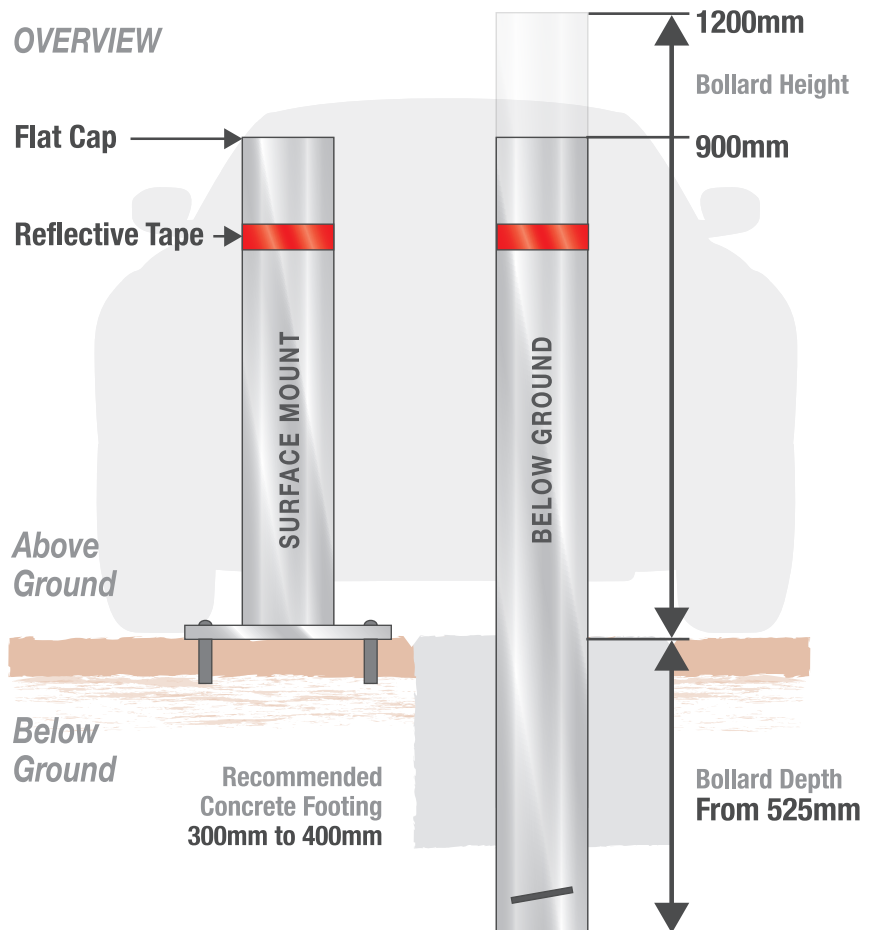

RP-SS - 100-165 Stainless Steel Permanent Bollard SM or BG

Stainless Steel fixed bollard, suitable for indoors or outdoors.
Available in Surface Mount (SM) or Below Ground (BG)

Standard Features

- Premium class design manufactured in Western Australia
- Bollard manufactured from stainless steel round pipe, available in SS grade 304-4 or 316-4
- Fully welded flat cap as standard (smooth seamless join)
- Permanently affixed, suited for indoor or outdoor use

Optional Features

- Any height or standard pipe diameter
- Also available in Heavy Duty SCH40 wall thickness SS pipe:
  - 101ØDx5.74mm WT - 114ØDx6.02mm WT
  - 141ØDx6.55mm WT - 165ØDx7.11mm WT
- Available with additional "Electro Polished" finish for increased corrosion resistance
- Available with choice of DECORATIVE ALUMINIUM CAPS (see pg. 2)
- Available with choice of WELDED CAPS in flat, sloped or curved (see pg. 2)
- Available with choice of PRESS IN CAPS that allow for concrete fill (see pg. 2)
- Fastener/Anchor kits available for surface mounts

Australian Standards

- SS Pipe ASTM A312/530

OVERVIEW