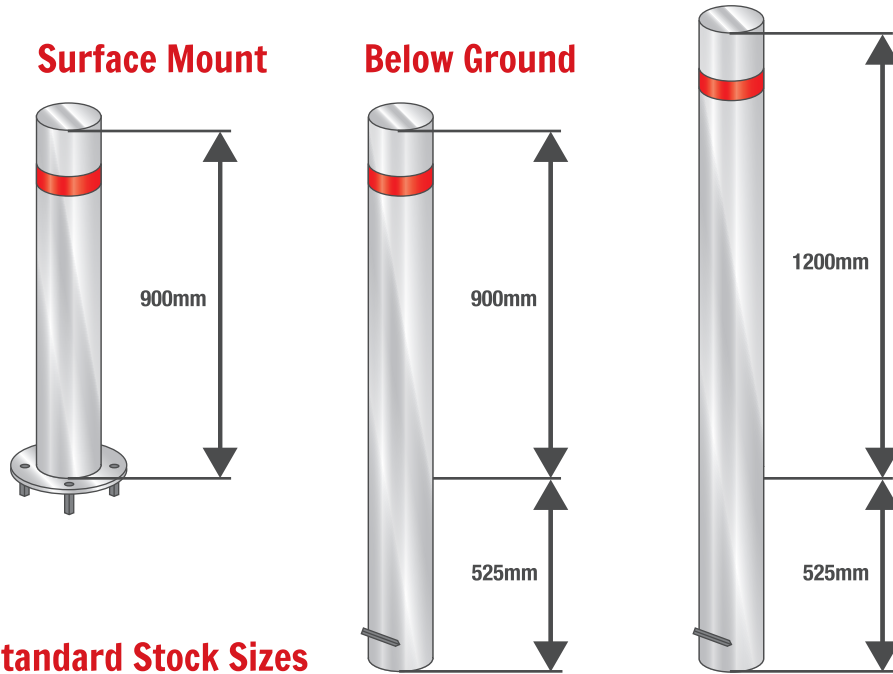

**Optional Features**

- Any height or standard pipe diameter
- Also available in Heavy Duty SCH40 wall thickness SS pipe:
  - 101ØDx5.74mm WT - 114ØDx6.02mm WT
  - 141ØDx6.55mm WT - 165ØDx7.11mm WT
- Available with additional "Electro Polished" finish for increased corrosion resistance
- Available with choice of DECORATIVE ALUMINIUM CAPS (see pg. 2)
- Available with choice of WELDED CAPS in flat, sloped or curved (see pg. 2)
- Available with choice of PRESS IN CAPS that allow for concrete fill (see pg. 2)
- Fastener/Anchor kits available for surface mounts

**Australian Standards**

- SS Pipe ASTM A312/530

**OVERVIEW**

**RPSS-SM TOP VIEW**

**RPSS-BG TOP VIEW**

**RP-SS - 100-165 Stainless Steel Permanent Bollard - Model Numbers**

**Part Numbers & Standard Stock Sizes**

**RP-100-SS SM or BG**  
 Bollard  
 101ØD x 3.05mmWT  
 Baseplate  
 200ØD

**RP-115-SS SM or BG**  
 Bollard  
 114ØD x 3.05mmWT  
 Baseplate  
 220ØD

**RP-140-SS SM or BG**  
 Bollard  
 141ØD x 3.40mmWT  
 Baseplate  
 240ØD

**RP-165-SS SM or BG**  
 Bollard  
 168ØD x 3.40mmWT  
 Baseplate  
 320ØD

**Optional Decorative Aluminium Caps**  
 Available in Polished or Powder Coated finishes

\*Not all caps are available across all pipe sizes. Please enquire for more info.