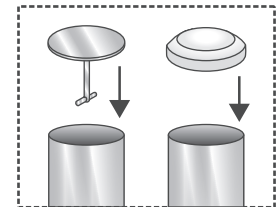

**RP-100-SS SM or BG**  
 Bollard  
 101ØD x 3.05mmWT  
 Baseplate  
 200ØD

**RP-115-SS SM or BG**  
 Bollard  
 114ØD x 3.05mmWT  
 Baseplate  
 220ØD

**RP-140-SS SM or BG**  
 Bollard  
 141ØD x 3.40mmWT  
 Baseplate  
 240ØD

**RP-165-SS SM or BG**  
 Bollard  
 168ØD x 3.40mmWT  
 Baseplate  
 320ØD

**Optional Decorative Aluminium Caps**  
 Available in Polished or Powder Coated finishes

\*Not all caps are available across all pipe sizes. Please enquire for more info.

**Optional Welded Caps**  
 Available in Flat, Sloped or Curved

**Additional Caps**  
 Push-On or Press-In

*Additional finishes and sizing options also available upon request - ask our friendly staff for more information.*