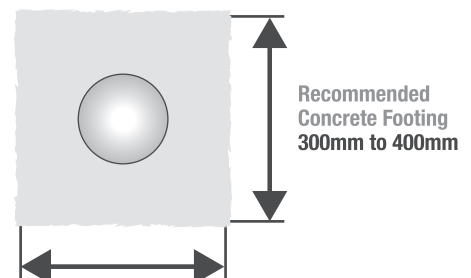

**Australian Standards**

- SS Pipe ASTM A312/530

**OVERVIEW**

**RPSS-SM TOP VIEW**

**RPSS-BG TOP VIEW**

**RP-SS - 100-165 Stainless Steel Permanent Bollard - Model Numbers**

**Part Numbers & Standard Stock Sizes**